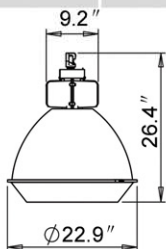

High Bay

Low Bay

T Lens

Y Lens

Model: HLI-1000R/400GBR

Material: Die-Casting Aluminium Gear Box with High Purity Aluminium Reflector & PC+UV Lens
 Mounting Position: Factory, Super Market, etc.

Wattage Lamp	Volts	Ballast Type	Lamp Type
250W MH	Quad V	CWA	ED28/MOG
400W MH	Quad V	CWA	ED37/MOG
250W HPS	Quad V	CWA	ED28/MOG
400W HPS	Quad V	CWA	ED37/MOG

Model: HLI-1000R/1000GBR

Material: Die-Casting Aluminium Gear Box with High Purity Aluminium Reflector & PC+UV Lens
 Mounting Position: Factory, Super Market, etc.

Wattage Lamp	Volts	Ballast Type	Lamp Type
1000W MH	Quad V	CWA	ED37/MOG
1000W HPS	Quad V	CWA	ED37/MOG