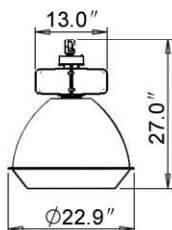

High Bay

Low Bay

T Lens

Y Lens

Model: HLI-1000R/400GBR

Material: Die-Casting Aluminium Gear Box with High Purity Aluminium Reflector & PC+UV Lens
 Mounting Position: Factory, Super Market, etc.

Wattage Lamp	Volts	Ballast Type	Lamp Type
250W MH	Quad V	CWA	ED28/MOG
400W MH	Quad V	CWA	ED37/MOG
250W HPS	Quad V	CWA	ED28/MOG
400W HPS	Quad V	CWA	ED37/MOG

Model: HLI-1000R/1000GBR

Material: Die-Casting Aluminium Gear Box with High Purity Aluminium Reflector & PC+UV Lens
 Mounting Position: Factory, Super Market, etc.

Wattage Lamp	Volts	Ballast Type	Lamp Type
1000W MH	Quad V	CWA	ED37/MOG
1000W HPS	Quad V	CWA	ED37/MOG