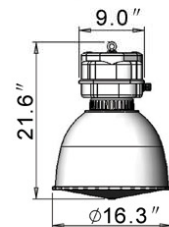

T Lens

Y Lens

**Model: HLI-Y16/400GB**

Material: Die-Casting Aluminium Gear Box with PC+UV Diffuser

Mounting Position: Factory, Super Market, etc.

Wattage Lamp	Volts	Ballast Type	Lamp Type
70W MH	Quad V	HX-HPF	ED28/MOG
100W MH	Quad V	HX-HPF	ED28/MOG
150W MH	Quad V	HX-HPF	ED28/MOG
70W HPS	120 V	R-HPF	ED28/MOG
100W HPS	Quad V	HX-HPF	ED28/MOG
150W HPS	Quad V	HX-HPF	ED28/MOG

**Model: HLI-Y22/400GB**

Material: Die-Casting Aluminium Gear Box with PC+UV Diffuser

Mounting Position: Factory, Super Market, etc.

Wattage Lamp	Volts	Ballast Type	Lamp Type
250W MH	Quad V	CWA	ED28/MOG
400W MH	Quad V	CWA	ED28/MOG
250W HPS	Quad V	CWA	ED28/MOG
400W HPS	Quad V	CWA	ED28/MOG