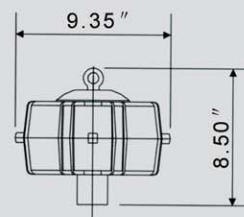

Model:HLI-1000GBR
Material:Die-Casting
Aluminium

Model:HLI-400GB
Material:Die-Casting
Aluminium

Model:HLI-GB-ER
Material:Die-Casting
Aluminium